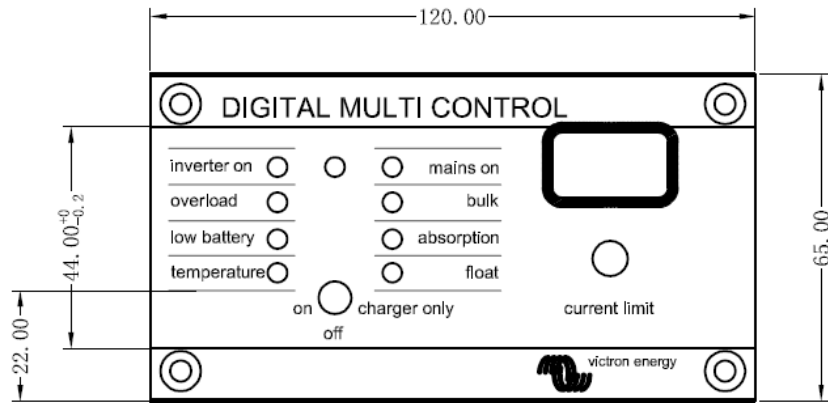

Dimensions in mm

- a. \varnothing 7.00mm
- b. \varnothing 6.50mm
- c. \varnothing 3.90mm
- d. \varnothing 4.20mm

Dimensions of metal panel

REC020005000 Digital Multi Control 200/200A

Revision : v1.0
Date : 01-09-2015