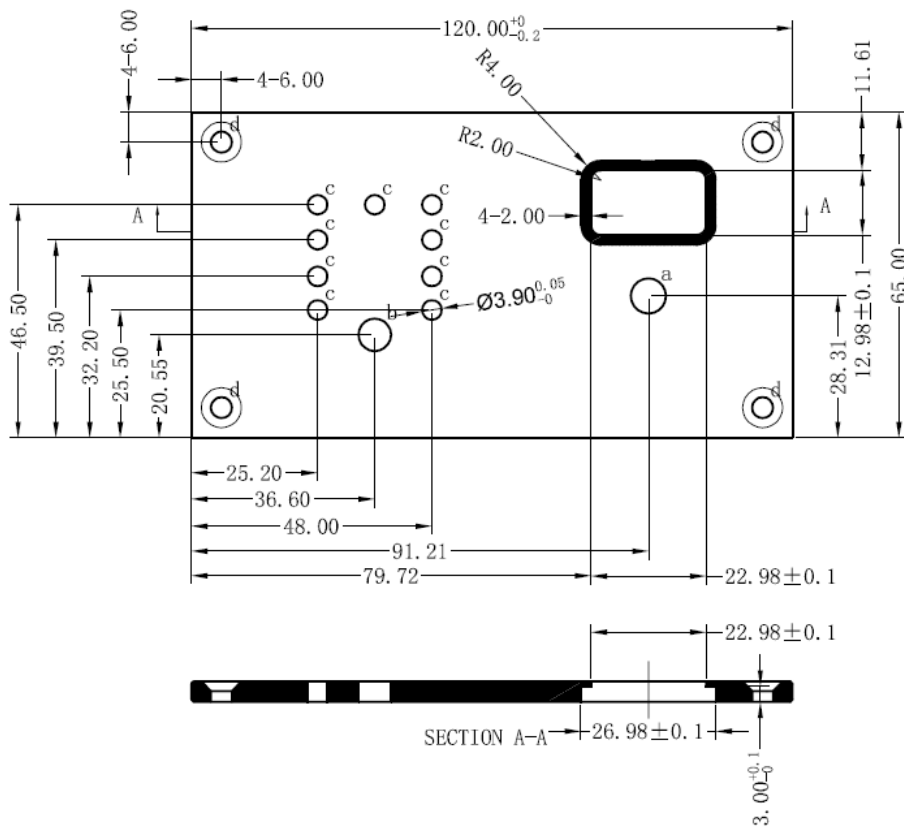

Dimensions in mm

- a. \varnothing 7.00mm
- b. \varnothing 6.50mm
- c. \varnothing 3.90mm
- d. \varnothing 4.20mm

Dimensions of metal panel

REC020005000 Digital Multi Control 200/200A

Revision : v1.0
Date : 01-09-2015